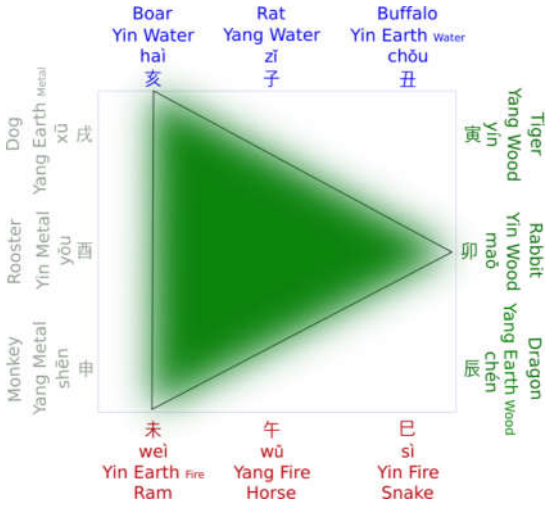

Earthly Branches Trinity Combinations 地支三合 san he

Water Trinity Combination  
Creativity

Fire Trinity Combination  
Ambitions

Wood Trinity Combination  
Family

Metal Trinity Combination  
Commerce

先天八卦 Early Heaven Ba Gua

## 神煞 Symbolic Stars

These exceptional stars are named hereafter their particular character trait potential, which can be potentially positive or negative for the bearer or others who come into contact with them. The effects will always depend on the many variables of astrology e.g. quality and quantity of day master and other elements and the time and place in the chart that the star occurs.

When they come into the chart as annual year luck (or even monthly or daily) they interact with the natal chart energies during that period. Their position in the natal chart generally shows the area of interaction :