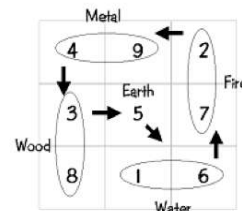

Earthly Branches Trinity Combinations 地支三合 san he

Water Trinity Combination
Creativity

Fire Trinity Combination
Ambitions

Wood Trinity Combination
Family

Metal Trinity Combination
Commerce

先天八卦 Early Heaven Ba Gua

辛 4 金 兌 三 Yin Metal	庚 9 金 乾 三 Yang Metal	丁 2 火 巽 三 Yin Fire
甲 3 木 離 三 Yang Wood	5	丙 7 火 坎 三 Yang Fire
乙 8 木 震 三 Yin Wood	壬 1 水 坤 三 Yang Water	癸 6 水 艮 三 Yin Water