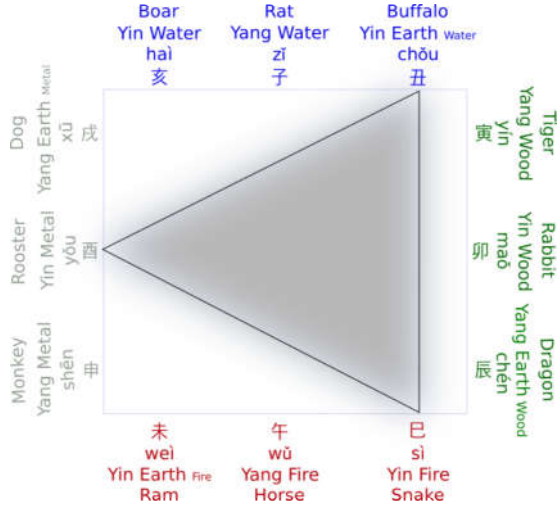

Earthly Branches Trinity Combinations 地支三合 san he

Water Trinity Combination  
Creativity

Fire Trinity Combination  
Ambitions

Wood Trinity Combination  
Family

Metal Trinity Combination  
Commerce

先天八卦 Early Heaven Ba Gua

When they come into the chart as annual year luck (or even monthly or daily) they interact with the natal chart energies during that period. Their position in the natal chart generally shows the area of interaction :