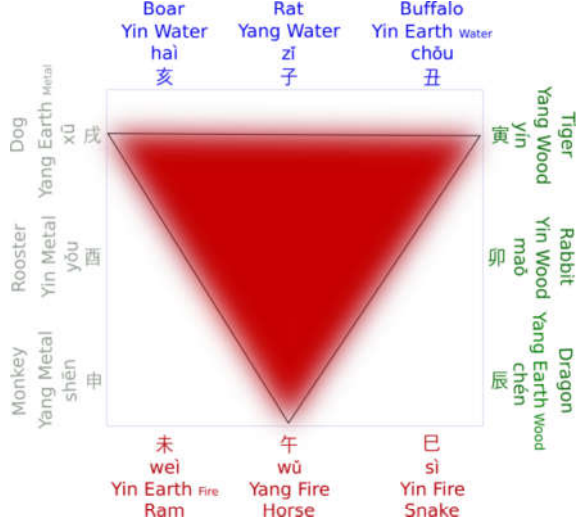

Fire Trinity Combination
Ambitions