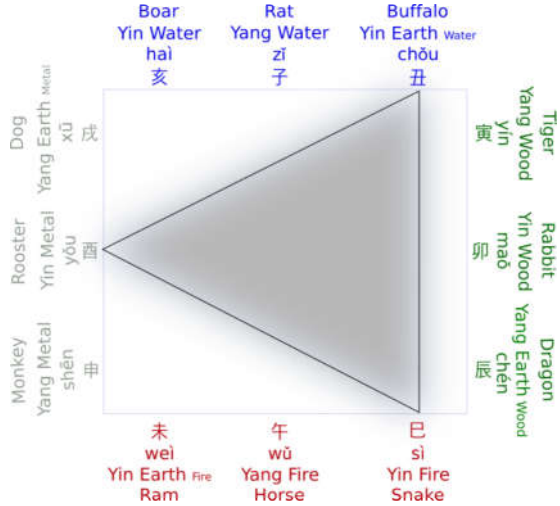

Earthly Branches Trinity Combinations 地支三合 san he

Water Trinity Combination
Creativity

Fire Trinity Combination
Ambitions

Wood Trinity Combination
Family

Metal Trinity Combination
Commerce

先天八卦 Early Heaven Ba Gua

辛 4 金 兌 三 Yin Metal	庚 9 金 乾 三 Yang Metal	丁 2 火 巽 三 Yin Fire
甲 3 木 離 三 Yang Wood	5	丙 7 火 坎 三 Yang Fire
乙 8 木 震 三 Yin Wood	壬 1 水 坤 三 Yang Water	癸 6 水 艮 三 Yin Water

神煞 Symbolic Stars

These exceptional stars are named hereafter their particular character trait potential, which can be potentially positive or negative for the bearer or others who come into contact with them. The effects will always depend on the many variables of astrology e.g. quality and quantity of day master and other elements and the time and place in the chart that the star occurs.

When they come into the chart as annual year luck (or even monthly or daily) they interact with the natal chart energies during that period. Their position in the natal chart generally shows the area of interaction :