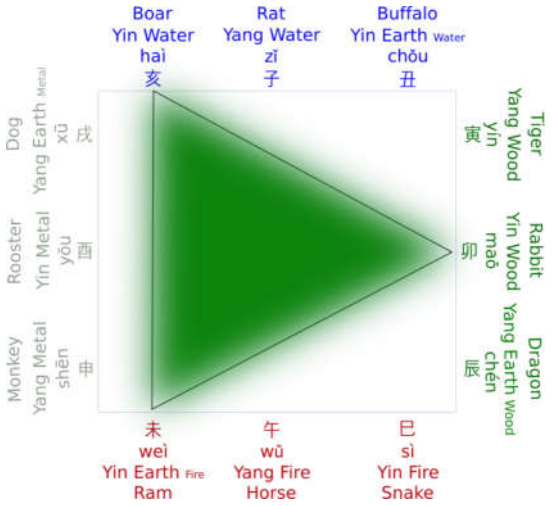

Earthly Branches Trinity Combinations 地支三合 san he

Water Trinity Combination
Creativity

Fire Trinity Combination
Ambitions

Wood Trinity Combination
Family

Metal Trinity Combination
Commerce

先天八卦 Early Heaven Ba Gua

辛 4 金 兌 三 Yin Metal	庚 9 金 乾 三 Yang Metal	丁 2 火 巽 三 Yin Fire
甲 3 木 離 三 Yang Wood	5	丙 7 火 坎 三 Yang Fire
乙 8 木 震 三 Yin Wood	壬 1 水 坤 三 Yang Water	癸 6 水 艮 三 Yin Water

神煞 Symbolic Stars

These exceptional stars are named hereafter their particular character trait potential, which can be potentially positive or negative for the bearer or others who come into contact with them. The effects will always depend on the many variables of astrology e.g. quality and quantity of day master and other elements and the time and place in the chart that the star occurs.

When they come into the chart as annual year luck (or even monthly or daily) they interact with the natal chart energies during that period. Their position in the natal chart generally shows the area of interaction :