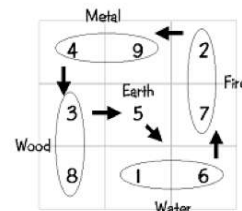

Earthly Branches Trinity Combinations 地支三合 san he

Water Trinity Combination
Creativity

Fire Trinity Combination
Ambitions

Wood Trinity Combination
Family

Metal Trinity Combination
Commerce

先天八卦 Early Heaven Ba Gua

辛 4 金 兌 三 Yin Metal	庚 9 金 乾 三 Yang Metal	丁 2 火 巽 三 Yin Fire
甲 3 木 離 三 Yang Wood	5	丙 7 火 坎 三 Yang Fire
乙 8 木 震 三 Yin Wood	壬 1 水 坤 三 Yang Water	癸 6 水 艮 三 Yin Water

神煞 Symbolic Stars

These exceptional stars are named hereafter their particular character trait potential, which can be potentially positive or negative for the bearer or others who come into contact with them. The effects will always depend on the many variables of astrology e.g. quality and quantity of day master and other elements and the time and place in the chart that the star occurs.

When they come into the chart as annual year luck (or even monthly or daily) they interact with the natal chart energies during that period. Their position in the natal chart generally shows the area of interaction :