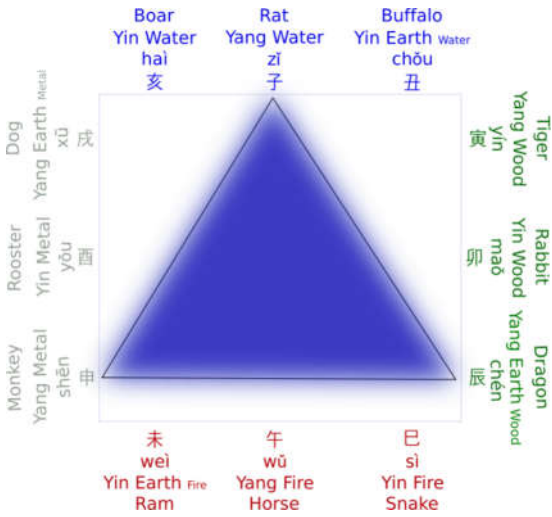

Earthly Branches Trinity Combinations 地支三合 san he

Water Trinity Combination
Creativity